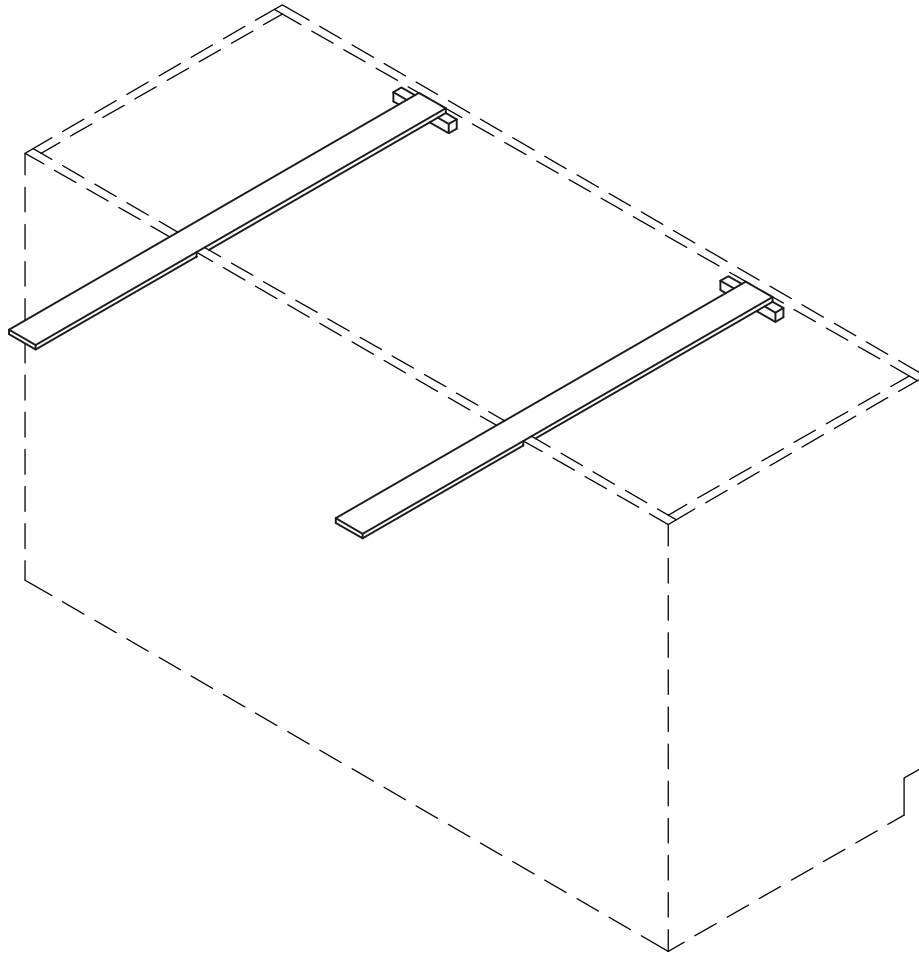

Blasius Inc. - Suggested steel supports under large overhang, for stone countertops.

#01 Large Overhang Steel Supports  
3/8" x 2-1/2" painted steel recessed into cabinet frame

Recommended:  
4' Top - 2 Supports  
6' Top - 3 Supports  
8' Top - 4 Supports