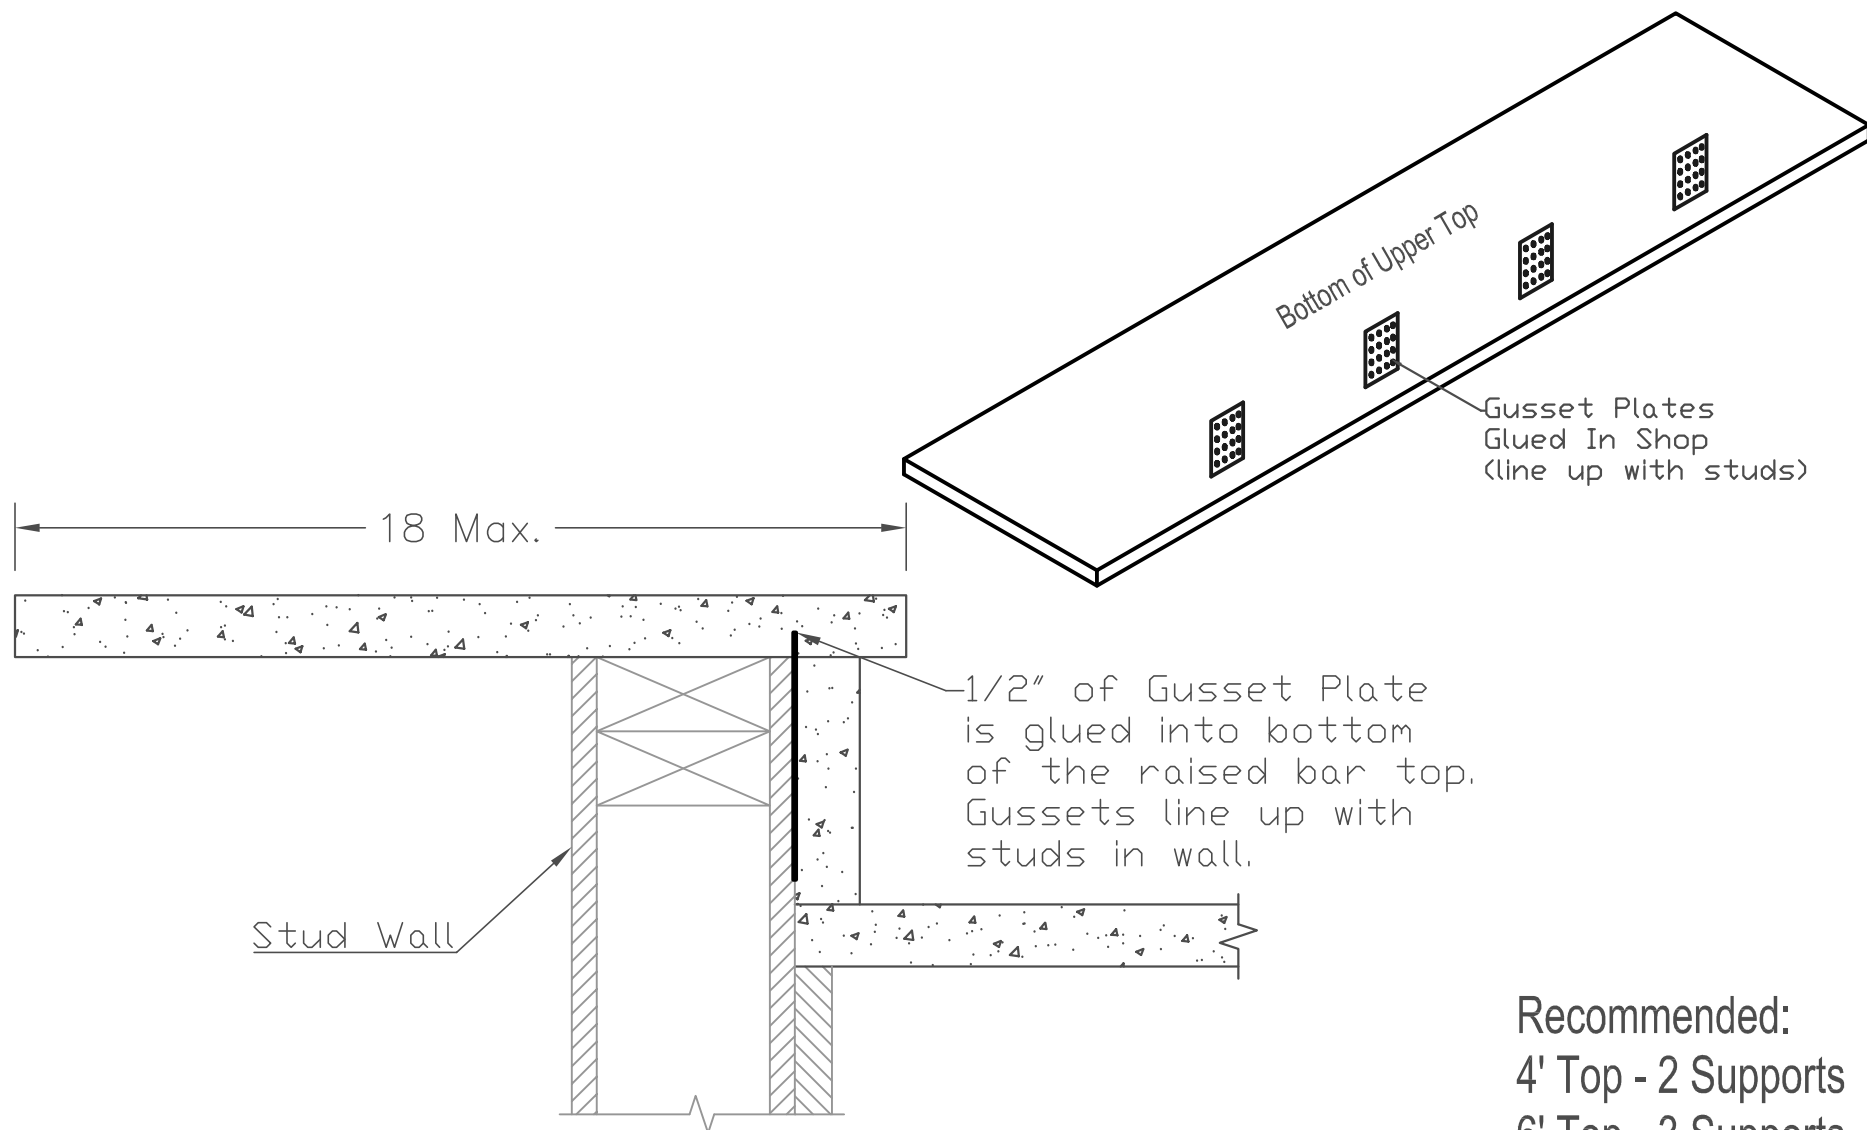

Blasius Inc. - Suggested steel supports under large overhang, for stone countertops.

#03 Upper Bar Hidden Support Plates

Recommended:
4' Top - 2 Supports
6' Top - 3 Supports
8' Top - 4 Supports