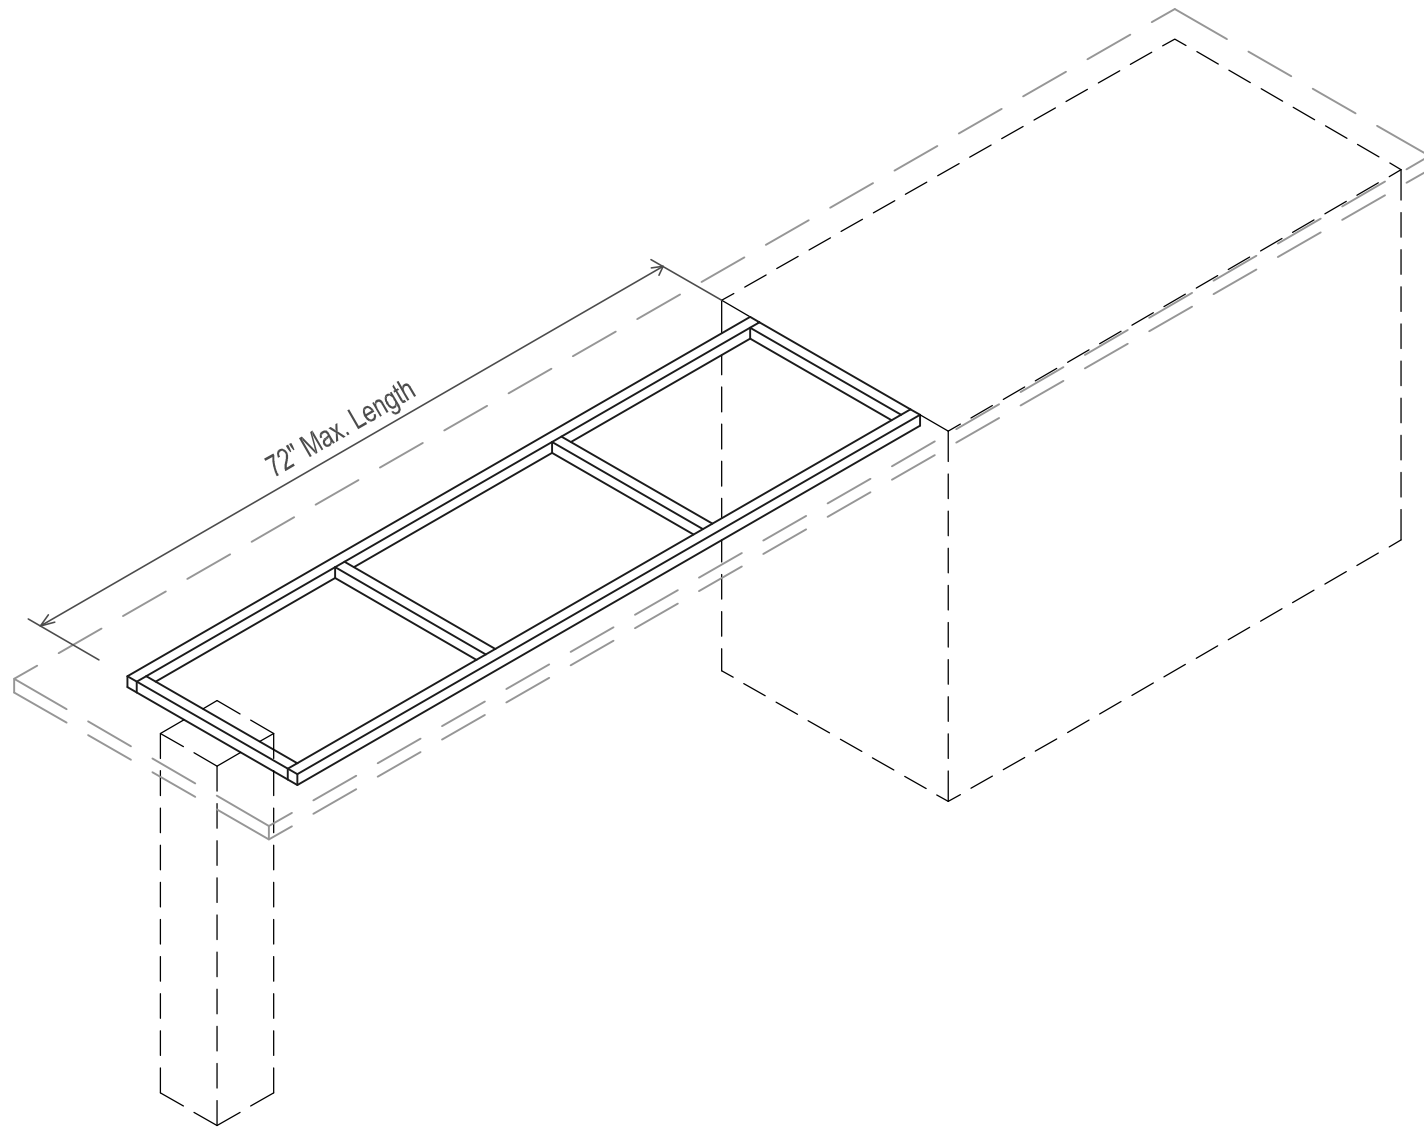

Blasius Inc. - Suggested steel supports under large overhang, for stone countertops.

#05 Welded Steel Tube Support Frame
1" x 1" Welded Tube Steel Frame