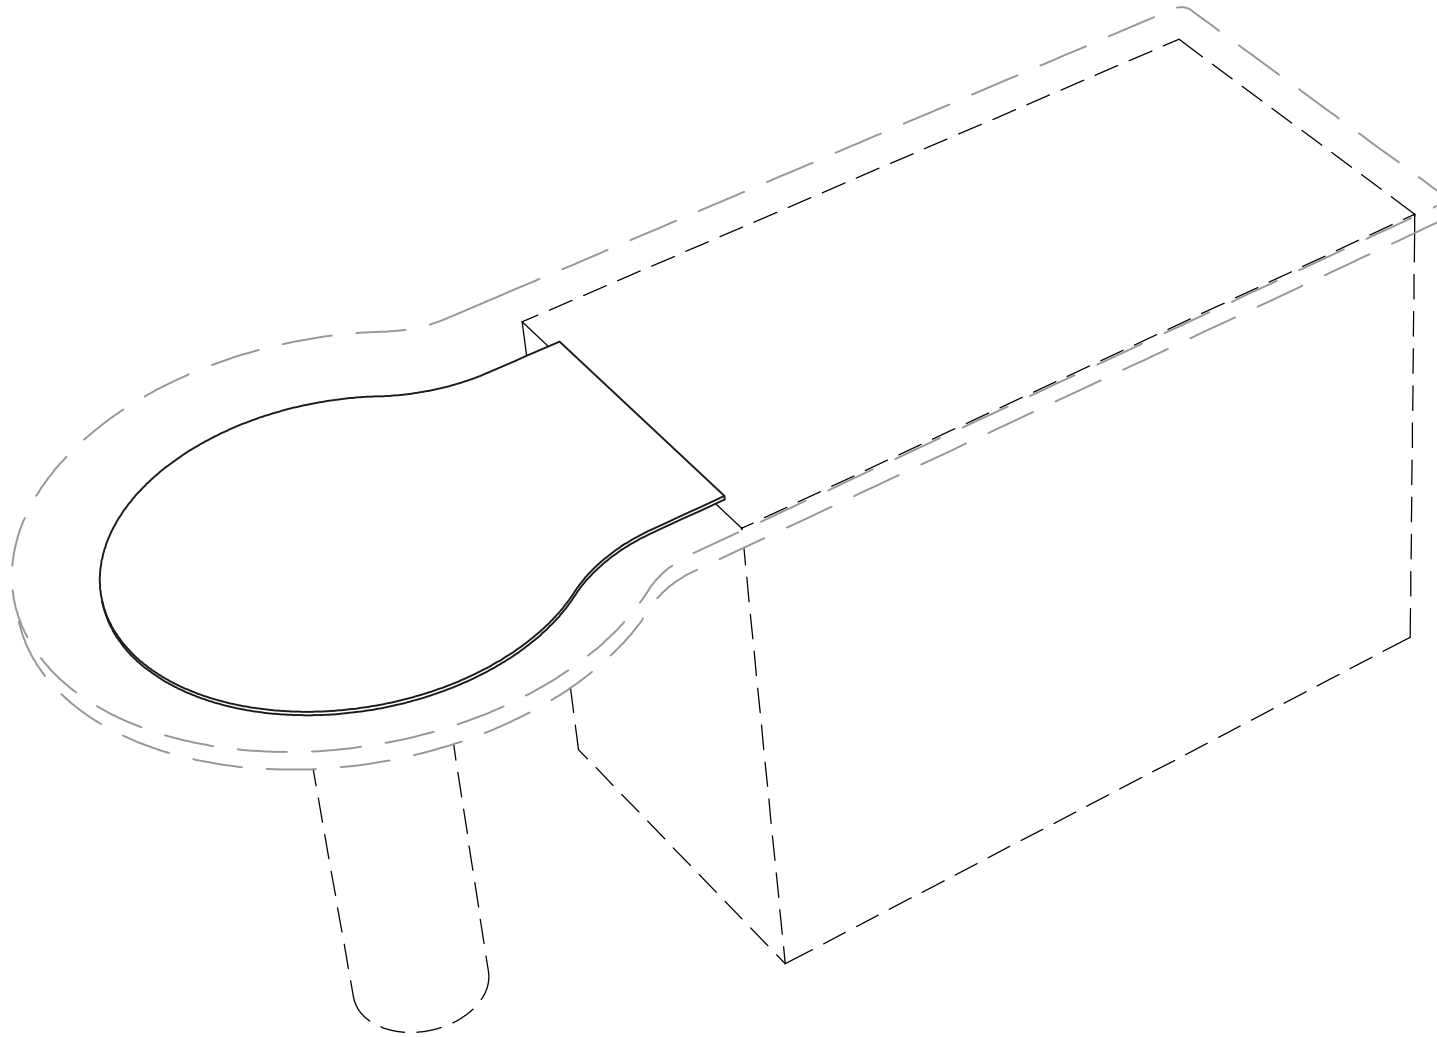

Blasius Inc. - Suggested steel supports under large overhang, for stone countertops.

#06 Custom Steel Plate Support  
Custom Shape Fabricated 3/16" Steel Support