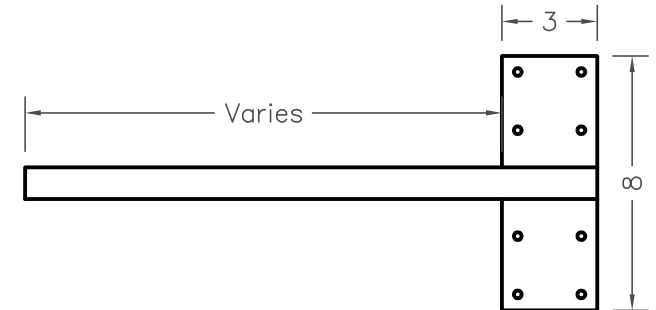

# Blasius Inc. - Suggested steel supports for stone countertops.

#08 Interior Wall Bracket For Floating Tops  
Tube Welded To Steel Plate

Recommended:  
3' Top - 2 Supports  
6' Top - 4 Supports