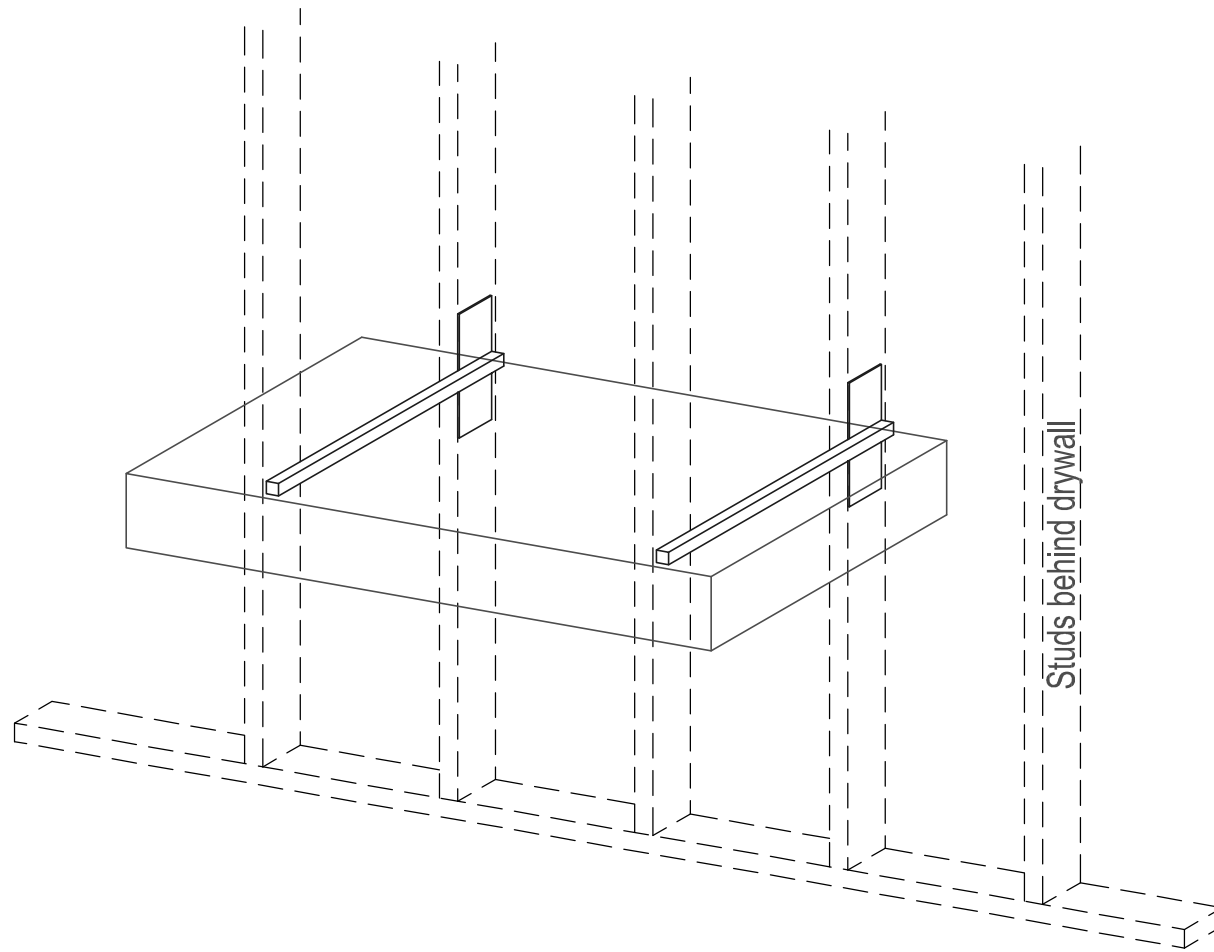

# Blasius Inc. - Suggested steel supports for stone countertops.

#08 Interior Wall Bracket For Floating Tops  
Tube Welded To Steel Plate

Recommended:  
3' Top - 2 Supports  
6' Top - 4 Supports