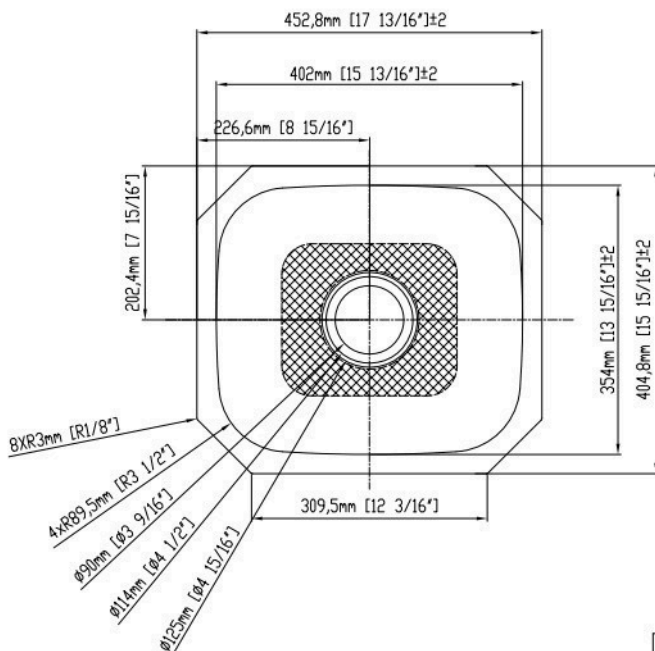

Installation Type:	Undermount Single Bow
Material:	SUS 304
Finish:	Brushed
Gauge:	18GA
Sound Deadening:	Full spray sides and bottom with bottom and four sides pads.
Number of Bowls:	1
Sink Dimensions:	15-15/16 x 17-13/16 x 9"
Bowl Dimensions:	13-15/16 x 15-13/16 x 9"
Drain Size:	3-1/2"
Drain Location:	Center
Minimum Cabinet Size:	21"
Mounting Hardware:	Undermount brackets
Cutout Template:	Available

Blasius 1815 18g Large Bar Single Bowl

- Corner Radius: 90mm
- Weight: 5.5 LBS
- Limited lifetime warranty

•Optional Accessories:

- *Strainer
- *Bottom Grid

Products are in compliance with the following standard(s):
ASME A112.19.3-2017/CSA B45.4-17 including Errata dated August 2017