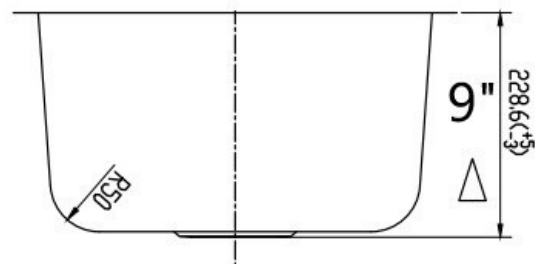

Installation Type:	Undermount Single Bow
Material:	SUS 304
Finish:	Brushed
Gauge:	18GA
Sound Deadening:	Full spray sides and bottom with bottom and four sides pads.
Number of Bowls:	1
Sink Dimensions:	15-15/16 x 17-13/16 x 9"
Bowl Dimensions:	13-15/16 x 15-13/16 x 9"
Drain Size:	3-1/2"
Drain Location:	Center
Minimum Cabinet Size:	21"
Mounting Hardware:	Undermount brackets
Cutout Template:	Available

Blasius 1815 18g Large Bar Single Bowl

- Corner Radius: 90mm
- Weight: 5.5 LBS
- Limited lifetime warranty

•Optional Accessories:

- *Strainer
- *Bottom Grid

Products are in compliance with the following standard(s):
ASME A112.19.3-2017/CSA B45.4-17 including Errata dated August 2017