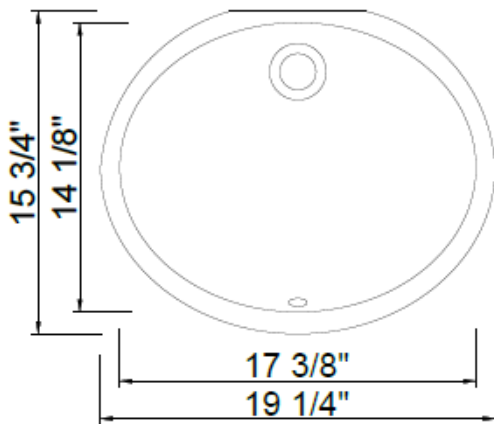

Blasius O1714

Large Oval Porcelain Sink

Installation Type:	Undermount Vanity Sink
Material:	Porcelain
Color:	White
Sink Shape:	Oval
Overall Size:	19-1/4" x 15-3/4" x 8-1/8"
Bowl Size:	17-3/8" x 14-1/8"
Drain Size:	1 3/4"
Drain Location	Rear
Overflow:	With (1 overflow)
Cutout Template:	Available

Features:

- Undermount Use
- White Color
- With Overflow
- cUPC Certificate
- Limited Lifetime Warranty

Products are in compliance with the following standard(s):
ASME A112.19.2-2018 CSA B45.1-18