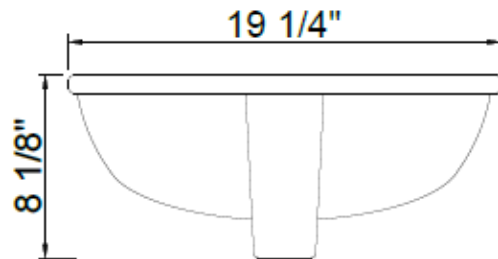

Blasius O1714

Large Oval Porcelain Sink

Installation Type:	Undermount Vanity Sink
Material:	Porcelain
Color:	White
Sink Shape:	Oval
Overall Size:	19-1/4" x 15-3/4" x 8-1/8"
Bowl Size:	17-3/8" x 14-1/8"
Drain Size:	1 3/4"
Drain Location	Rear
Overflow:	With (1 overflow)
Cutout Template:	Available

Features:

- Undermount Use
- White Color
- With Overflow
- cUPC Certificate
- Limited Lifetime Warranty

Products are in compliance with the following standard(s):
ASME A112.19.2-2018 CSA B45.1-18