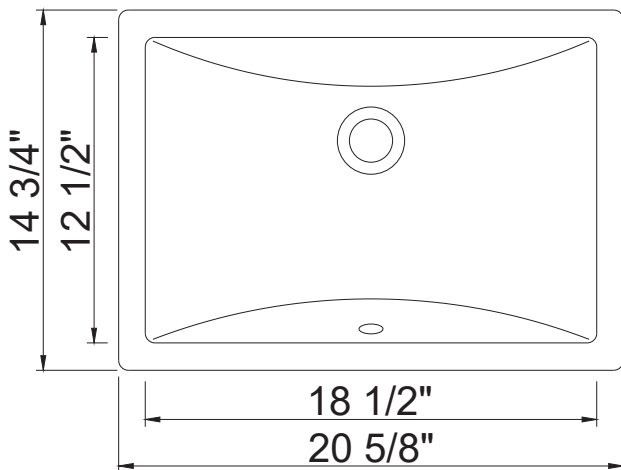

Blasius RT1813

Large Rectangle Porcelain Sink

Installation Type:	Undermount Vanity Sink
Material:	Porcelain
Color:	White
Sink Shape:	Rectangle
Overall Size:	20 5/8" x 14 3/4" x 8"
Bowl Size:	18 1/2" x 12 1/2"
Drain Size:	1 3/4"
Drain Location	Rear
Overflow:	With (1 overflow)
Cutout Template:	Available

Features:

- Undermount Use
- White Color
- With Overflow
- cUPC Certificate
- Limited Lifetime Warranty

Products are in compliance with the following standard(s):
ASME A112.19.2-2018 CSA B45.1-18