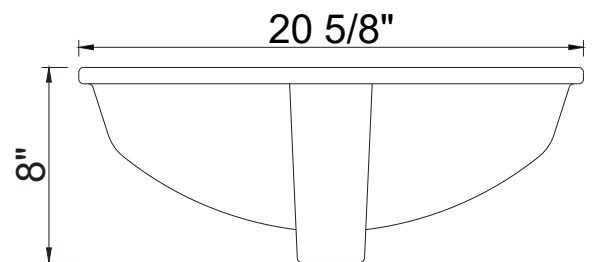

Blasius RT1813

Large Rectangle Porcelain Sink

Installation Type:	Undermount Vanity Sink
Material:	Porcelain
Color:	White
Sink Shape:	Rectangle
Overall Size:	20 5/8" x 14 3/4" x 8"
Bowl Size:	18 1/2" x 12 1/2"
Drain Size:	1 3/4"
Drain Location	Rear
Overflow:	With (1 overflow)
Cutout Template:	Available

Features:

- Undermount Use
- White Color
- With Overflow
- cUPC Certificate
- Limited Lifetime Warranty

Products are in compliance with the following standard(s):
ASME A112.19.2-2018 CSA B45.1-18