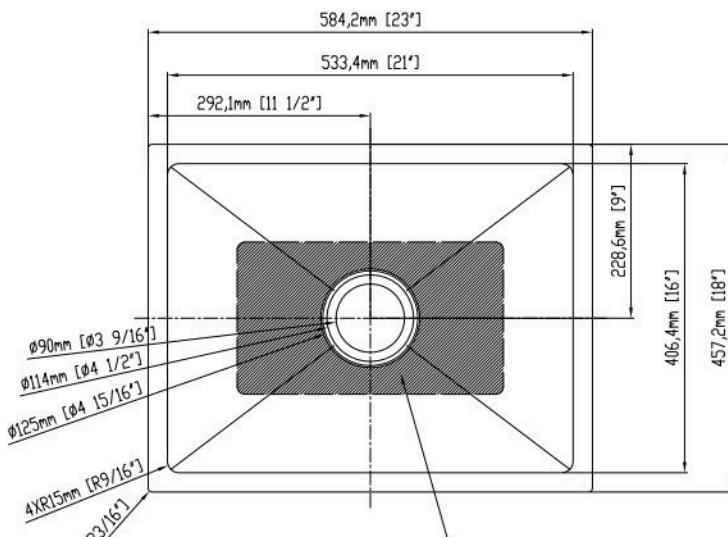

Installation Type:	Undermount Single Bow
Material:	SUS 304
Finish:	Brushed
Gauge:	18GA
Sound Deadening:	Full spray sides and bottom with bottom and four sides pads.
Number of Bowls:	1
Sink Dimensions:	23 x 18 x 9"
Bowl Dimensions:	21 x 16 x 9"
Drain Size:	3-1/2"
Drain Location:	Center
Minimum Cabinet Size:	25"
Mounting Hardware:	Undermount brackets
Cutout Template:	Available

Blasius SR 2318 18g Medium Single Bowl

- **Corner Radius: 15mm**
- **Weight: 11 LBS**
- **Limited lifetime warranty**

• **Optional Accessories:**

- *Strainer
- *Bottom Grid

Products are in compliance with the following standard(s):
ASME A112.19.3-2017/CSA B45.4-17 including Errata dated August 2017