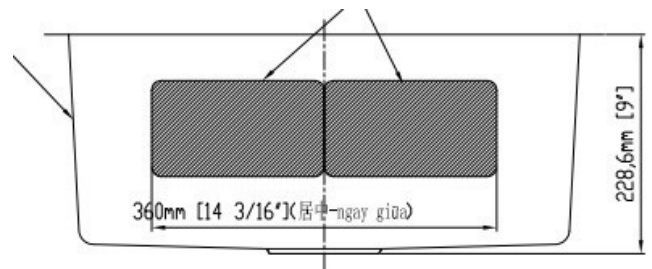

Installation Type:	Undermount Single Bow
Material:	SUS 304
Finish:	Brushed
Gauge:	18GA
Sound Deadening:	Full spray sides and bottom with bottom and four sides pads.
Number of Bowls:	1
Sink Dimensions:	23 x 18 x 9"
Bowl Dimensions:	21 x 16 x 9"
Drain Size:	3-1/2"
Drain Location:	Center
Minimum Cabinet Size:	25"
Mounting Hardware:	Undermount brackets
Cutout Template:	Available

Blasius SR 2318 18g Medium Single Bowl

- **Corner Radius: 15mm**
- **Weight: 11 LBS**
- **Limited lifetime warranty**

• **Optional Accessories:**

- *Strainer
- *Bottom Grid

Products are in compliance with the following standard(s):
ASME A112.19.3-2017/CSA B45.4-17 including Errata dated August 2017