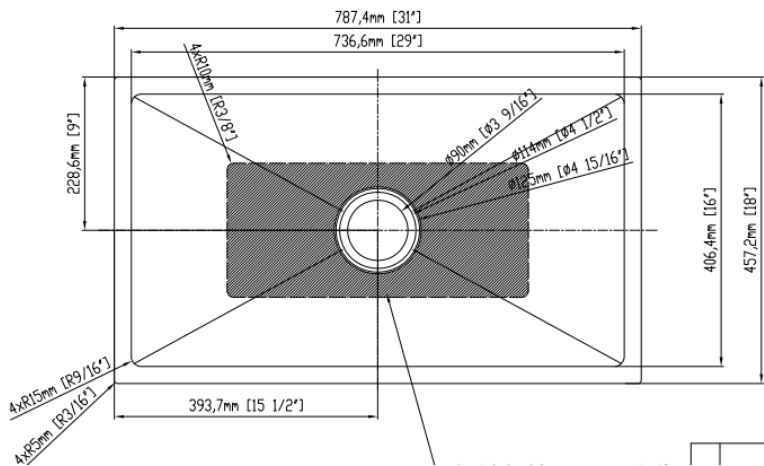

Blasius SR3018 18g Large Single Bowl

Installation Type:	Undermount Single Bowl
Material:	SUS 304
Finish:	Brushed
Gauge:	18GA
Sound Deadening:	Full spray sides and bottom with bottom and four sides pads.
Number of Bowls:	1
Sink Dimensions:	31 x 18 x 9"
Bowl Dimensions:	29 x 16 x 9"
Drain Size:	3-1/2"
Drain Location:	Center
Minimum Cabinet Size:	33"
Mounting Hardware:	Undermount brackets
Cutout Template:	Available

- **Corner Radius: 15mm**
- **Weight: 14.5 LBS**
- **Limited lifetime warranty**

• **Optional Accessories:**

- *Strainer
- *Bottom Grid

Products are in compliance with the following standard(s):
ASME A112.19.3-2017/CSA B45.4-17 including Errata dated August 2017