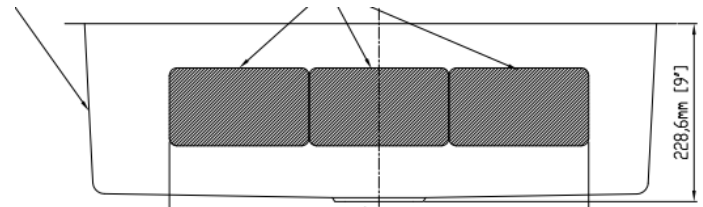

Blasius SR3018 18g Large Single Bowl

Installation Type:	Undermount Single Bowl
Material:	SUS 304
Finish:	Brushed
Gauge:	18GA
Sound Deadening:	Full spray sides and bottom with bottom and four sides pads.
Number of Bowls:	1
Sink Dimensions:	31 x 18 x 9"
Bowl Dimensions:	29 x 16 x 9"
Drain Size:	3-1/2"
Drain Location:	Center
Minimum Cabinet Size:	33"
Mounting Hardware:	Undermount brackets
Cutout Template:	Available

- **Corner Radius: 15mm**
- **Weight: 14.5 LBS**
- **Limited lifetime warranty**

• **Optional Accessories:**

- *Strainer
- *Bottom Grid

Products are in compliance with the following standard(s):
ASME A112.19.3-2017/CSA B45.4-17 including Errata dated August 2017