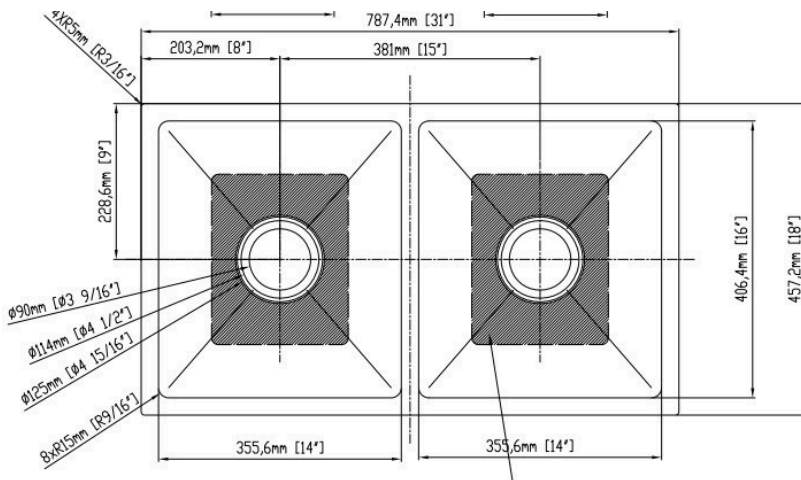

Installation Type:	Undermount Single Bow
Material:	SUS 304
Finish:	Brushed
Gauge:	18GA
Sound Deadening:	Full spray sides and bottom with bottom and four sides pads.
Number of Bowls: Sink	2
Dimensions: Bowl 1	31 x 18 x 9"
Dimensions: Bowl 2	14 x 16 x 9"
Dimensions: Drain Size:	14 x 16 x 9"
Drain Location:	3-1/2" Center
Minimum Cabinet Size:	33"
Mounting Hardware:	Undermount brackets
Cutout Template:	Available

Blasius SR5050 18g Double Bowl

- •Corner Radius: 15mm
- •Weight: 16.5 LBS
- •Limited lifetime warranty

•Optional Accessories:

- *Strainer
- *Bottom Grid

Products are in compliance with the following standard(s):
ASME A112.19.3-2017/CSA B45.4-17 including Errata dated August 2017