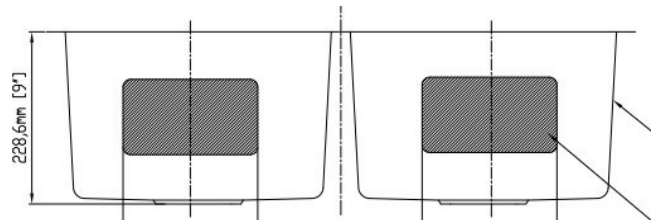

Installation Type:	Undermount Single Bow
Material:	SUS 304
Finish:	Brushed
Gauge:	18GA
Sound Deadening:	Full spray sides and bottom with bottom and four sides pads.
Number of Bowls: Sink	2
Dimensions: Bowl 1	31 x 18 x 9"
Dimensions: Bowl 2	14 x 16 x 9"
Dimensions: Drain Size:	14 x 16 x 9"
Drain Location:	3-1/2" Center
Minimum Cabinet Size:	33"
Mounting Hardware:	Undermount brackets
Cutout Template:	Available

Blasius SR5050 18g Double Bowl

- •Corner Radius: 15mm
- •Weight: 16.5 LBS
- •Limited lifetime warranty

•Optional Accessories:

- *Strainer
- *Bottom Grid

Products are in compliance with the following standard(s):
ASME A112.19.3-2017/CSA B45.4-17 including Errata dated August 2017