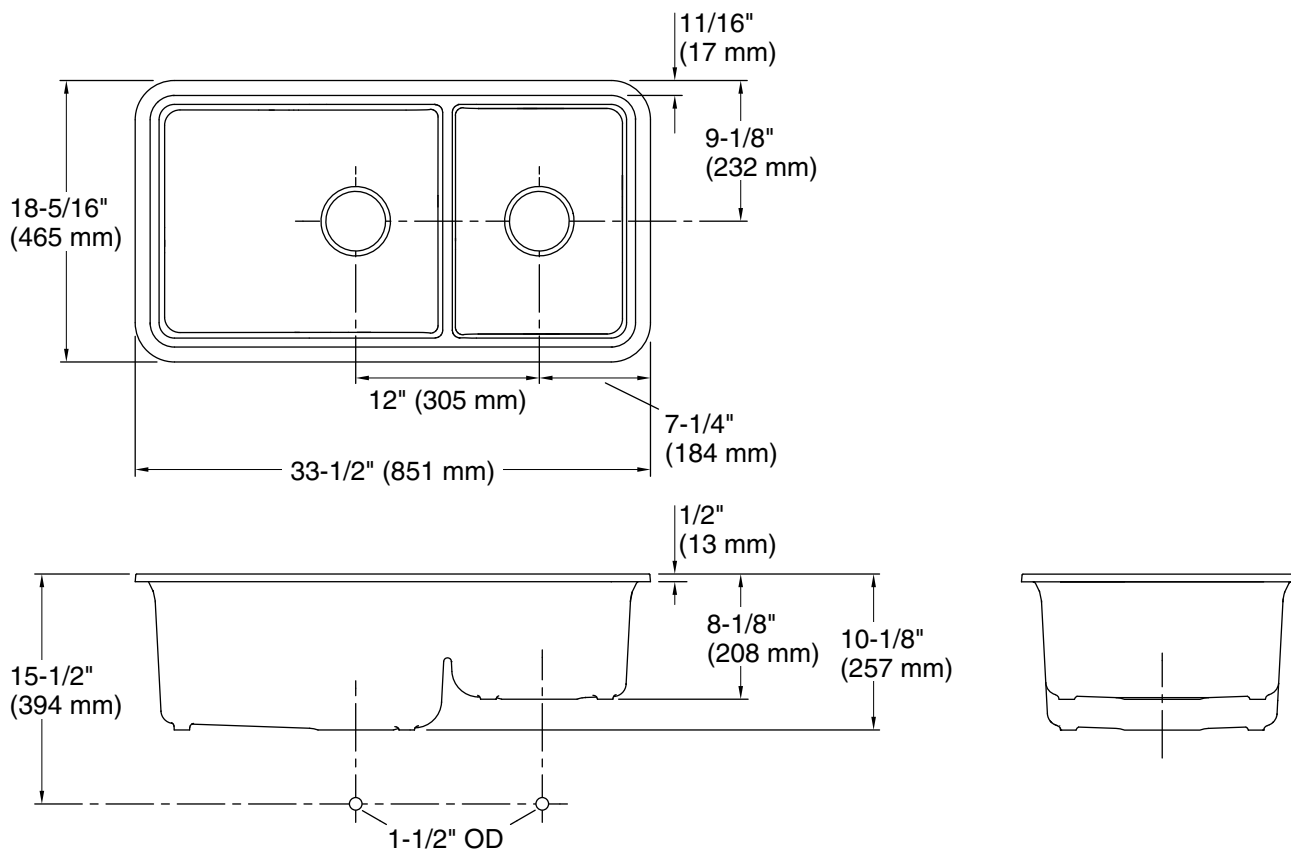

Features

- 36" minimum base cabinet width
- Large/medium bowls
- Versatile design allows large bowl to be installed on the right or left
- Large bowl depth: 9-1/2" (241 mm); small bowl depth: 7-1/2" (191 mm)
- Slim divider creates more space while allowing you to completely submerge pots and pans
- Offset drain in larger bowl increases workspace in the sink
- Includes sink rack
- Includes cutout templates and installation clips
- Matte finish offers rich, dimensional color

Technical Information

All product dimensions are nominal.

Basin configuration: Large Bowl on Left

Min. base cabinet width: 36" (914 mm)

Bowl area (Double Equal Basins):
 Length: 18-7/16" (468 mm)
 Width: 15-3/16" (386 mm)
 Bowl depth: 9-1/2" (241 mm)
 Water depth: 9-1/2" (241 mm)

Bowl area (Double Equal Basins):
 Length: 11-5/16" (288 mm)
 Width: 15-3/16" (386 mm)
 Bowl depth: 7-1/2" (191 mm)
 Water depth: 7-1/2" (191 mm)

Drain hole: 3-7/8" (98 mm)

Template: 1256394-7, required, included