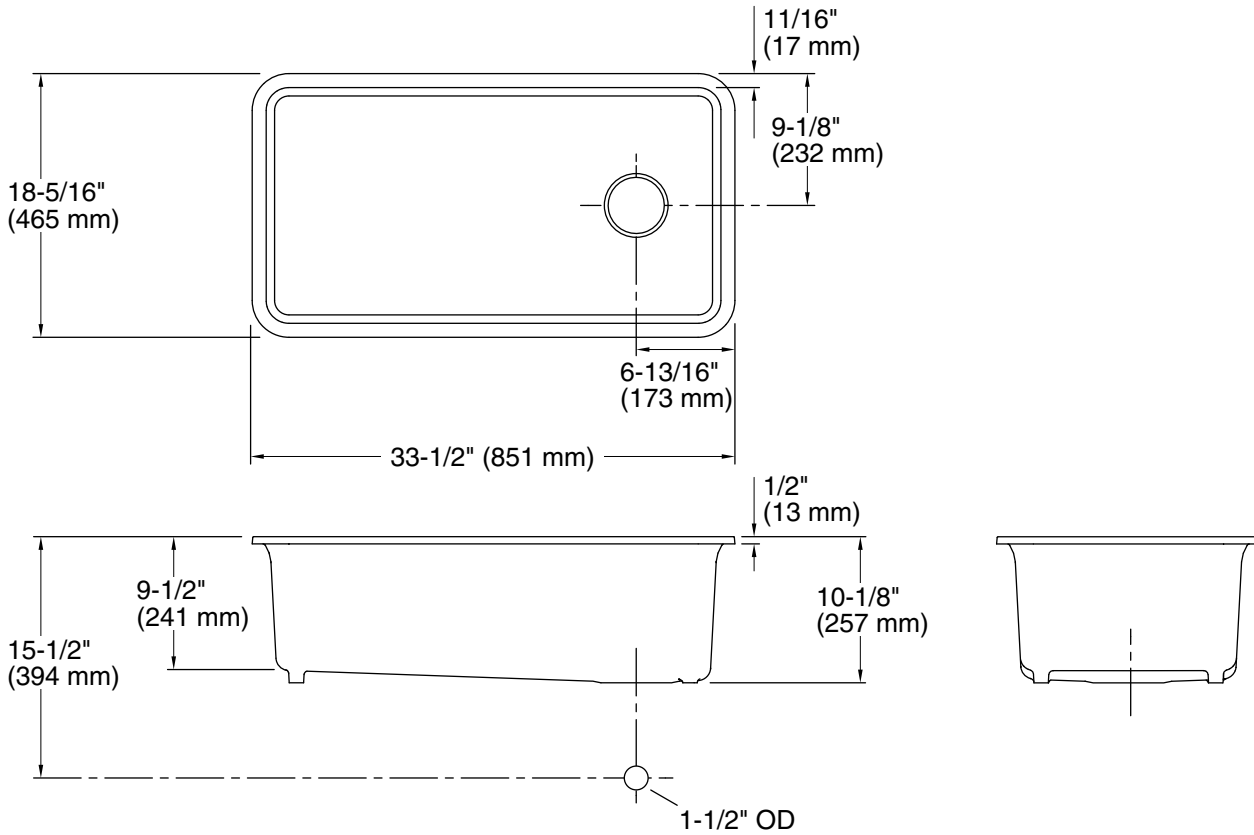

Features

- 36" minimum base cabinet width
- Single bowl
- 9-1/2" (241 mm) depth provides generous workspace
- Offset drain increases workspace in the sink and storage space underneath
- Includes sink rack
- Includes cutout templates and installation clips
- Matte finish offers rich, dimensional color

Color	Code	Description
	CM6	Matte White
	CM7	Matte Graphite
	CM2	Matte Brown
	CM3	Matte Taupe
	CM4	Matte Grey

Technical Information

All product dimensions are nominal.

Basin configuration: Single Bowl
 Min. base cabinet width: 36" (914 mm)

Bowl area (Basin #1):
 Length: 30-9/16" (777 mm)
 Width: 15-3/8" (391 mm)
 Bowl depth: 9-1/2" (241 mm)
 Water depth: 9-1/2" (241 mm)

Drain hole: 3-7/8" (98 mm)

Template: 1256394-7, required, included

Notes

Install this product according to the installation instructions.

Allow a minimum of 2" (51 mm) clearance around the sink rim for clip attachment.